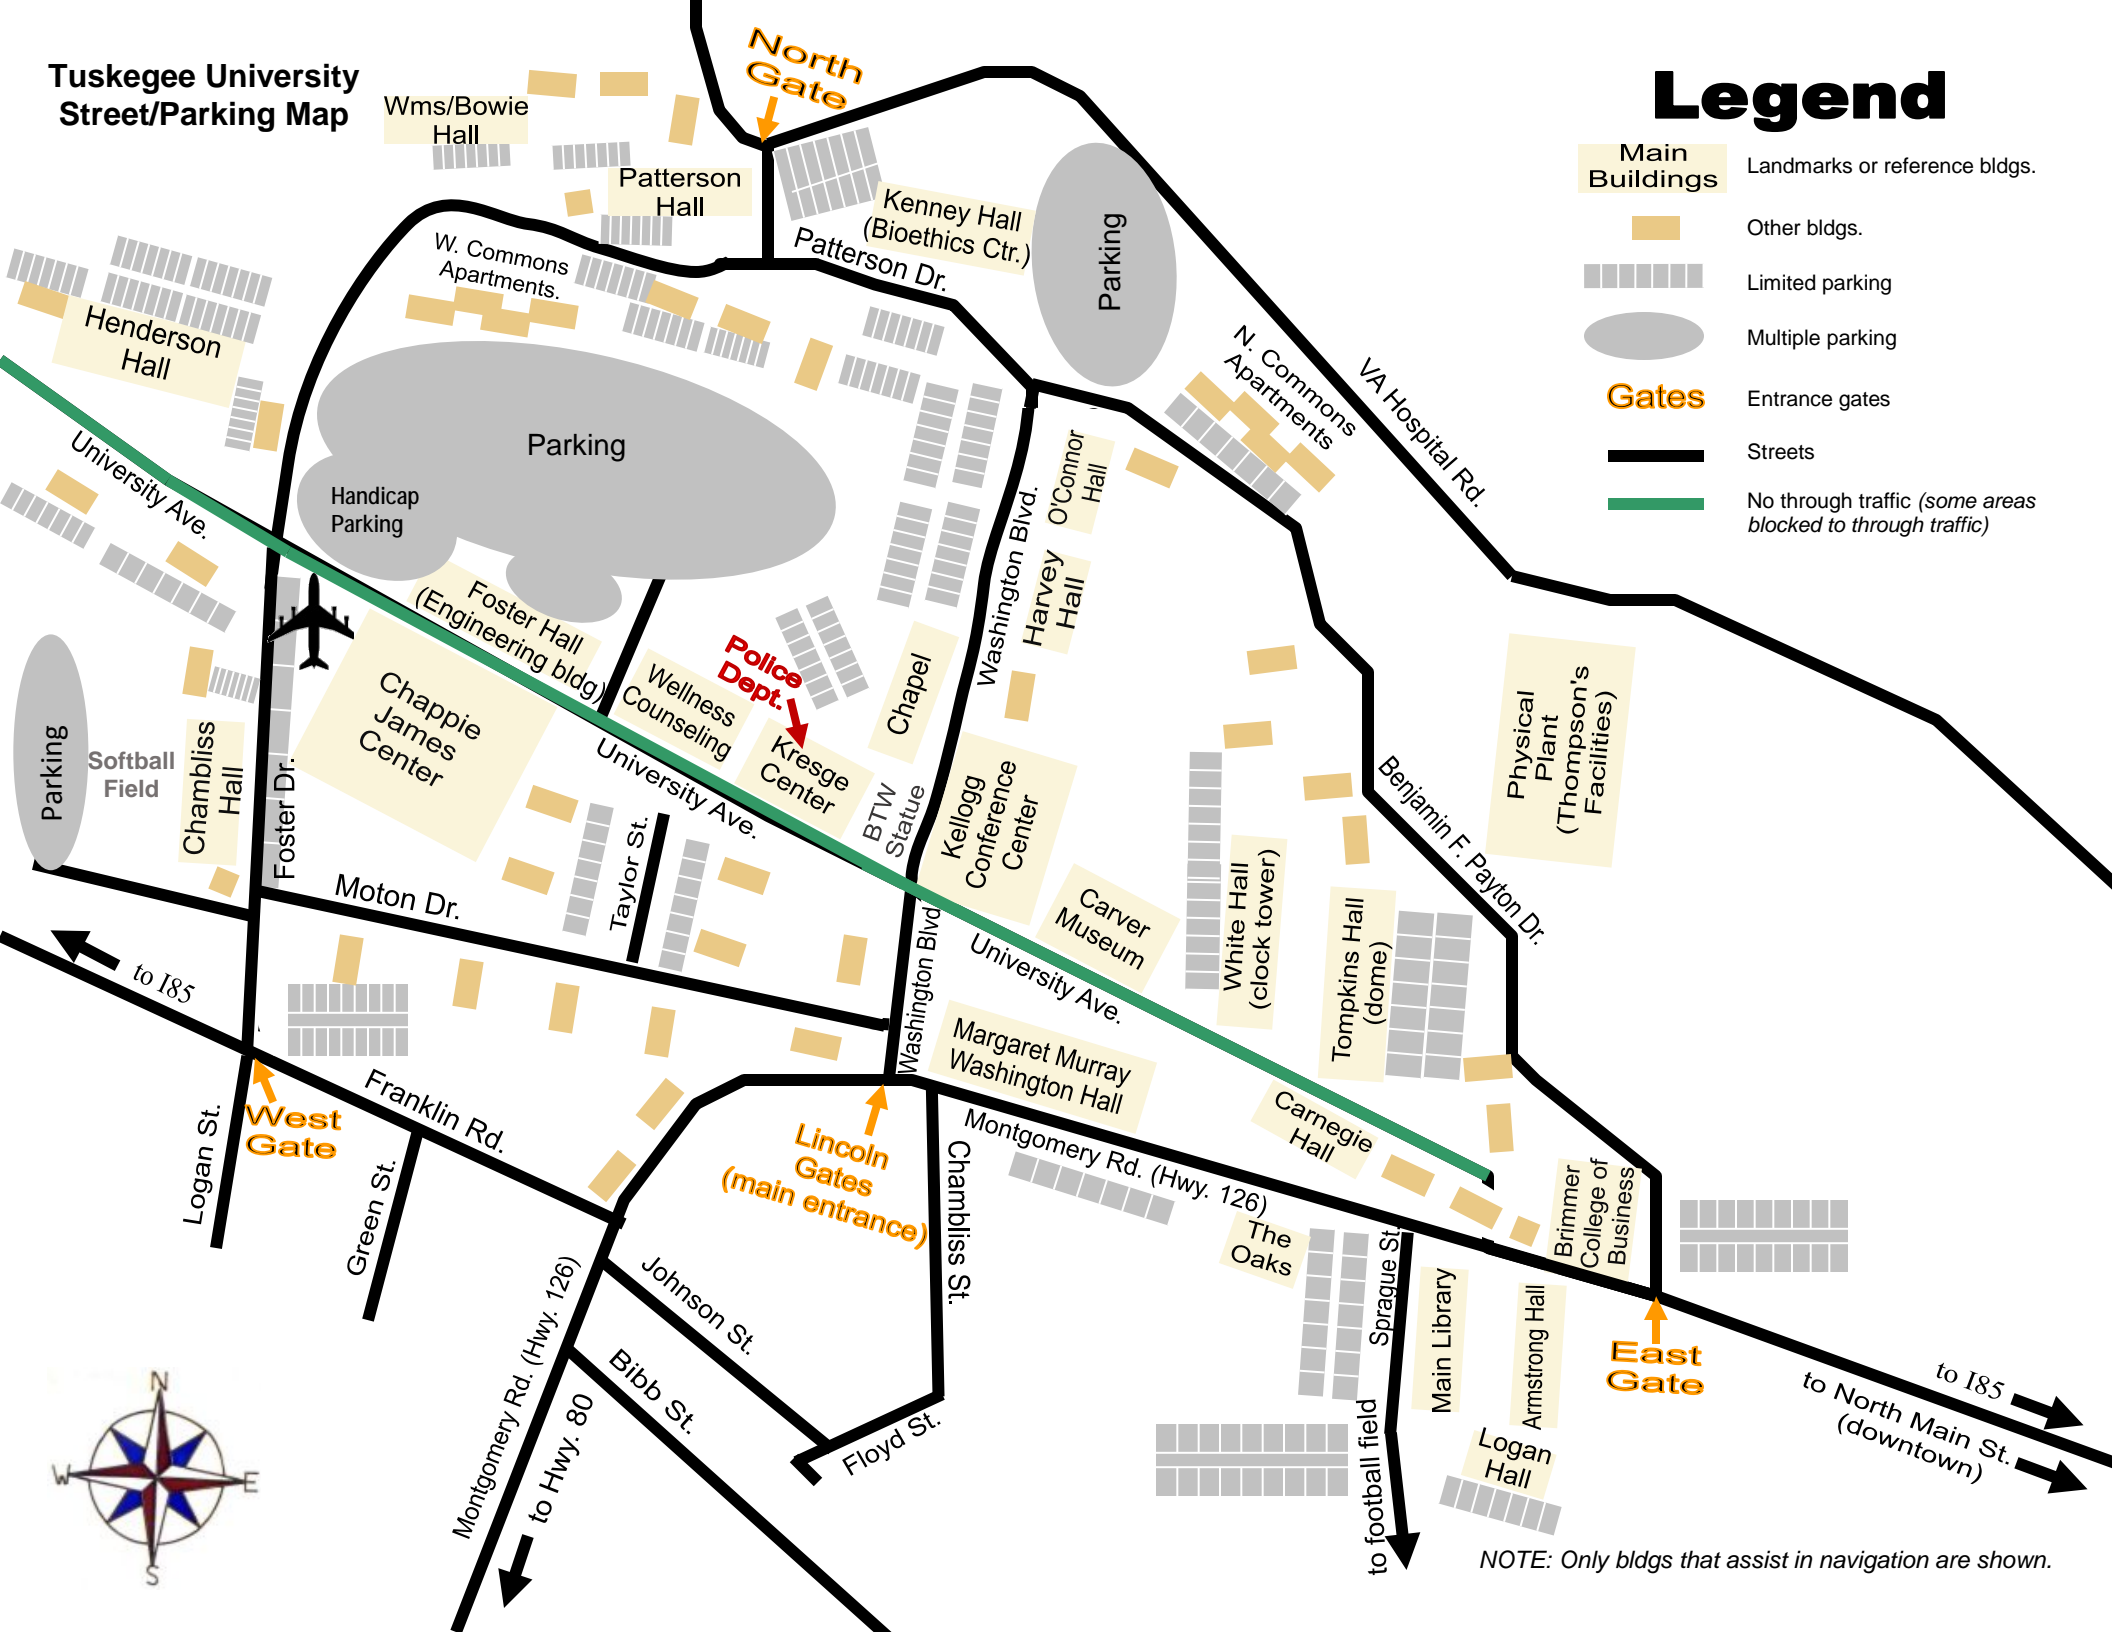

Tuskegee University Street/Parking Map

Legend

- Main Buildings** Landmarks or reference bldgs.
- Other bldgs.
- Limited parking
- Multiple parking
- Gates** Entrance gates
- Streets
- No through traffic (some areas blocked to through traffic)

NOTE: Only bldgs that assist in navigation are shown.