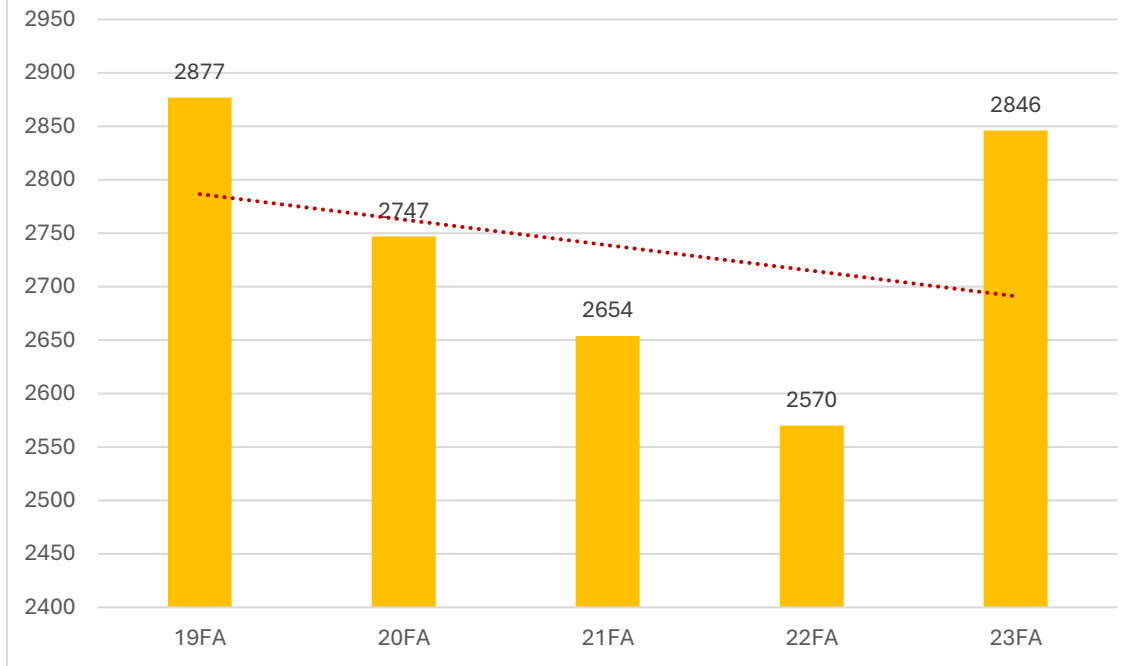

## TUSKEGEE UNIVERSITY HISTORIC ENROLLMENT

TUSKEGEE UNIVERSITY HISTORIC ENROLLMENT					
	19FA	20FA	21FA	22FA	23FA
<b>Total Enrollment</b>	2877	2747	2654	2570	2846
<b>Full-Time Equivalent (FTE)*</b>	2750	2642	2545	2465	2739
<b>Undergraduate</b>	2395	2280	2184	2100	2400
<b>First Time Freshmen **</b>	527	485	551	533	859
<b>Transfer **</b>	81	51	70	59	46
<b>Graduate</b>	256	232	232	215	195
<b>Professional</b>	226	235	238	255	251