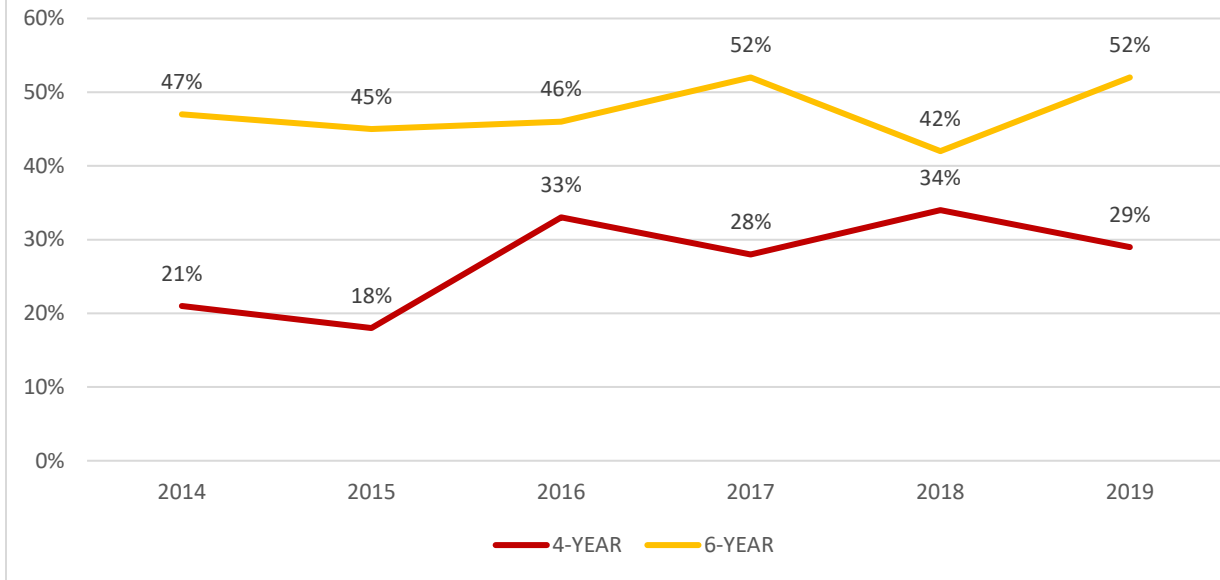

TUSKEGEE UNIVERSITY HISTORIC 4-YEAR AND 6-YEAR GRADUATION RATES

YEAR	4-YEAR	6-YEAR
2014	21%	47%
2015	18%	45%
2016	33%	46%
2017	28%	52%
2018	34%	42%
2019	29%	52%