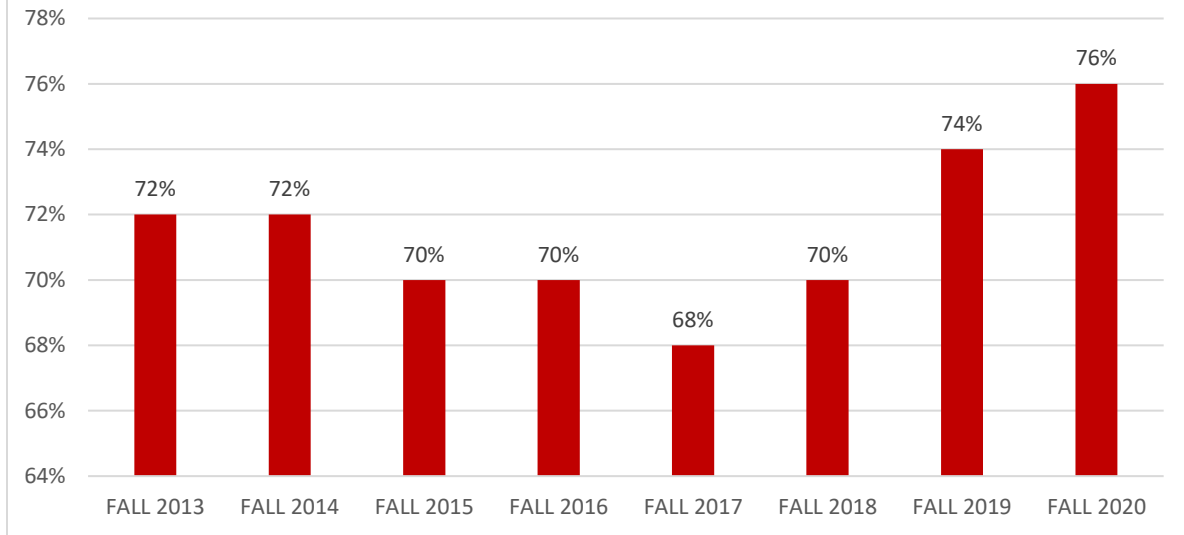

TUSKEGEE UNIVERSITY HISTORIC RETENTION RATES

YEAR	RATE
FALL 2013	72%
FALL 2014	72%
FALL 2015	70%
FALL 2016	70%
FALL 2017	68%
FALL 2018	70%
FALL 2019	74%
FALL 2020	76%